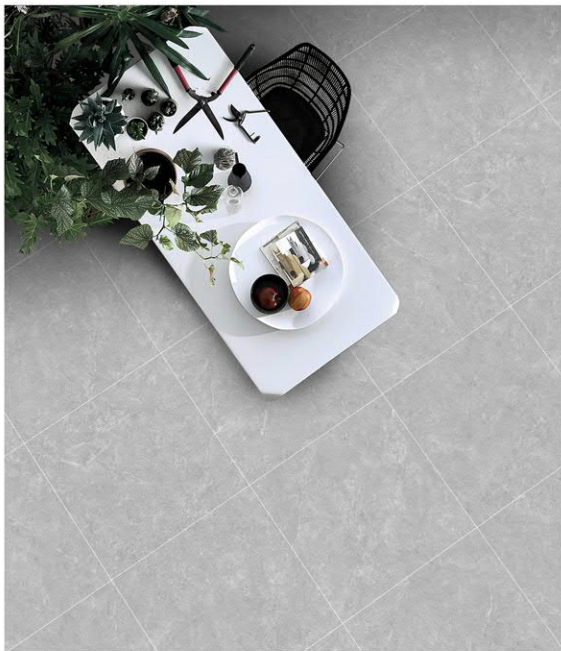

GN65302 600x600mm 24"x24"

GN65309 600x600mm 24"x24"

BOLANDE RUSTIC TILE

GN65315 600x600mm 24"x24"

GN65320 600x600mm 24"x24"

GN65308 600x600mm 24"x24"

BOLANDE RUSTIC TILE

GN65318