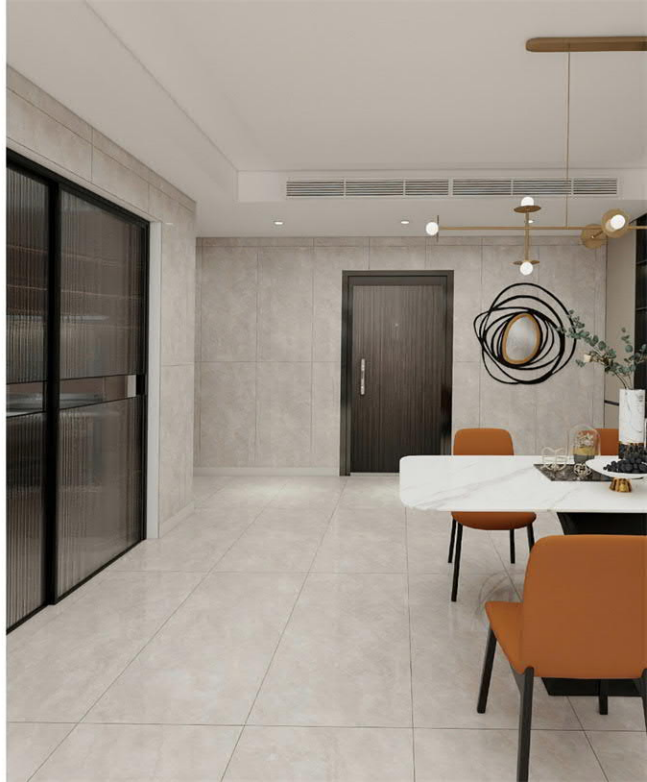

FP12M05 1200x600mm

FP12M01 1200x600mm

Modern style

The ceramic tile is light
The glazing is clean and tidy
And the anti-fouling glaze

BOLANDE GLAZED TILE

FP125276 1200x600mm

FP125275 1200x600mm

Easy to clean.
The ceramic tile surface is smooth and
does not easily absorb dirt and liquids.
Just a simple wipe will make your tiles look brand new