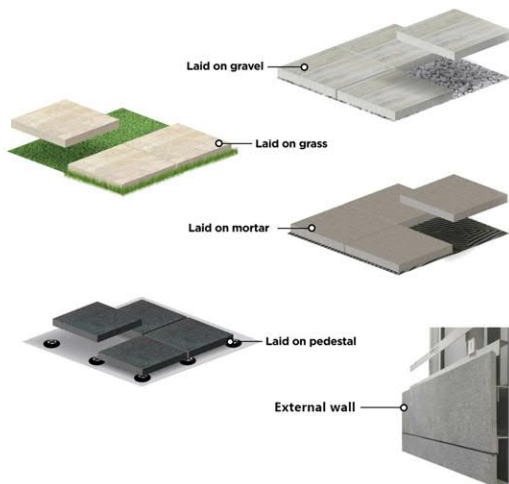

Size:

Thickness is 20mm Can bear 27 tons

- ✓ Slip rating: R12 ✓ Mohs hardness: Grade 7

- Can bear 27tons pressure
- Anti-dirty and easy clean with glaze
- Anti-slip and flexible
- Same texture as natural stone
- Breaking strength 5 times higher than stone
- Lower cost than natural stone

4 KEY METHODS OF APPLICATION

EASY TO INSTALL AND MAINTAIN

BOLANDE OUTDOOR TILE

GN4G87WA
400x600mm 16"x24"

CAN BE PROCESSED

BOLANDE OUTDOOR TILE

*Modern
style*

The ceramic tile is flat
The paving is clean and tidy
And the withstanding grass