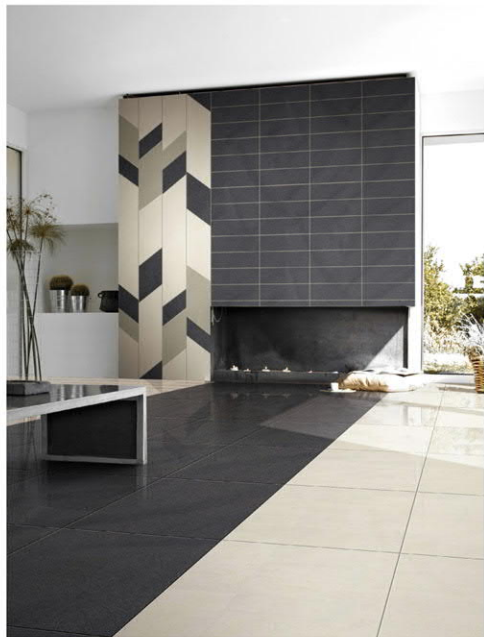

BOLANDE POLISHED TILE

600x600mm 24"x24"