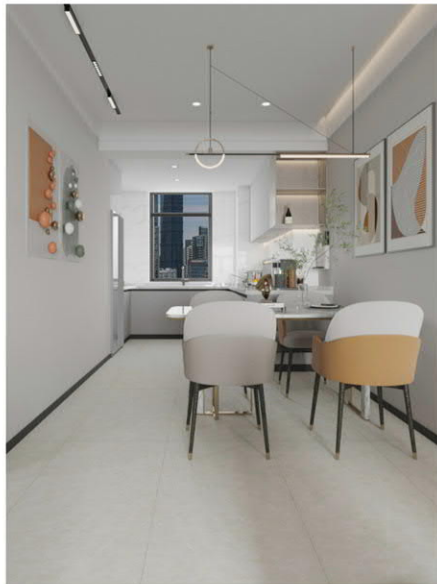

COLOR OPTIONS:

GN125615