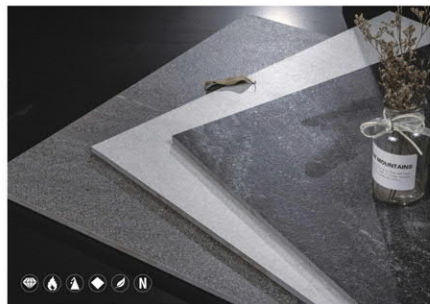

BOLANDE RUSTIC TILE

GF121314 1200x600mm

GF61336 600x600mm