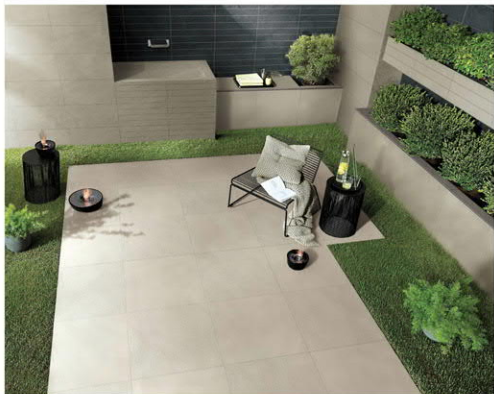

PPU63810WS 600x600mm 24"x24"

PPU63812M 600x600mm 24"x24"

Green environmental protection.
No formaldehyde.
No radiation.

BOLANDE POLISHED TILE

LIFE
ON
AROU

BOLANDE POLISHED TILE

600x600mm 24"x24"

PSA6202P POLISHED