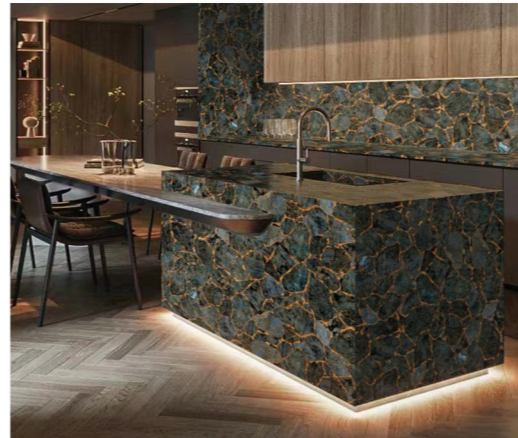

拉长石/Labradorite