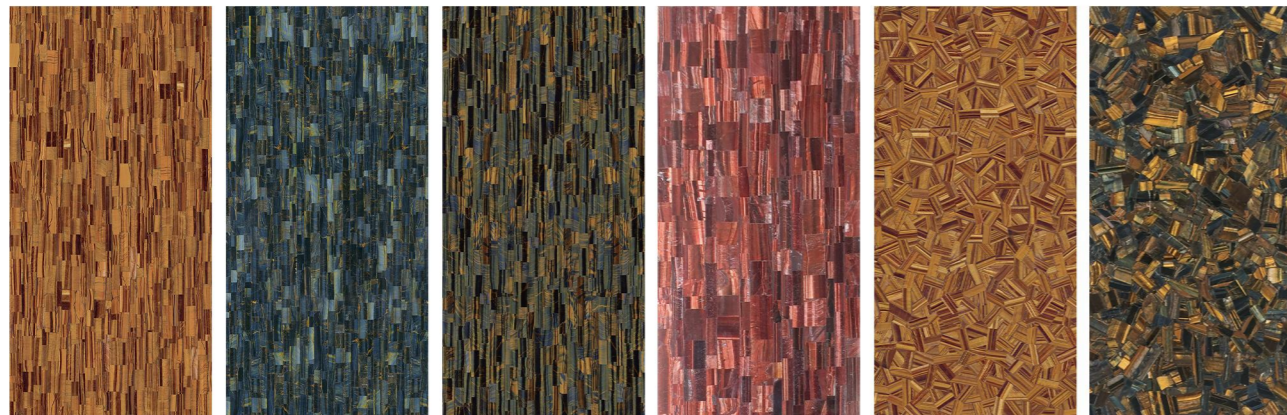

虎眼石系列
Tiger Eye Stone Series

黄虎眼石 Yellow Tiger Eye Stone
蓝虎眼石 Blue Tiger Eye Stone
黄蓝虎眼石 Yellow & Blue Tiger Eye Stone
红虎眼石 Red Tiger Eye Stone
虎眼石（乱纹） Tiger Eye Stone
虎眼石（乱密拼） Tiger Eye Stone