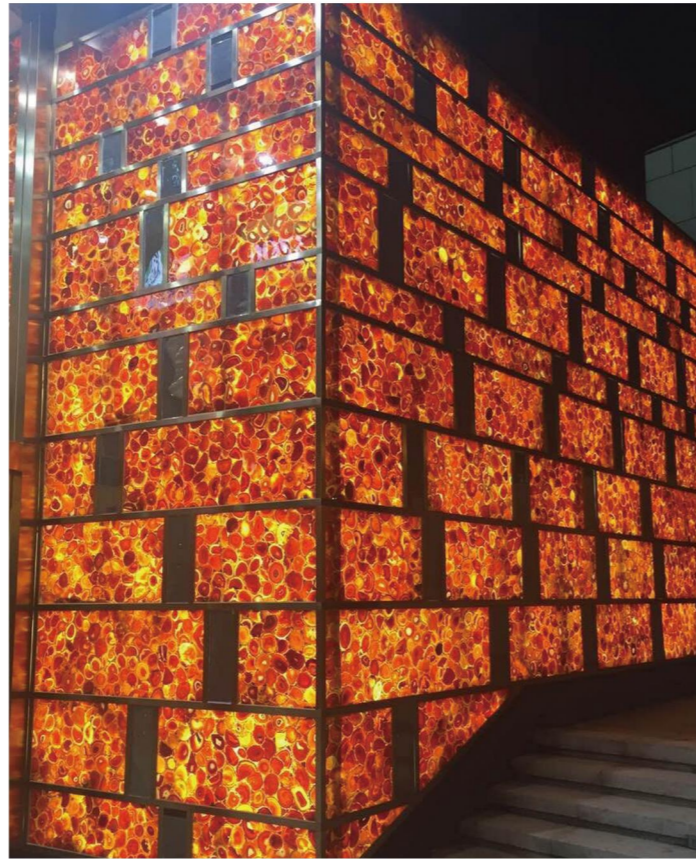

虎眼石背景/Tiger Eye Background Wall

紫萤石背景/Purple Fluorite Background Wall

黑玛瑙背景/Black Agate Background Wall

拉长石背景/Labradorite Background Wall

绿萤石背景/Green Fluorite Background Wall

红玛瑙背景/Red Agate Background Wall