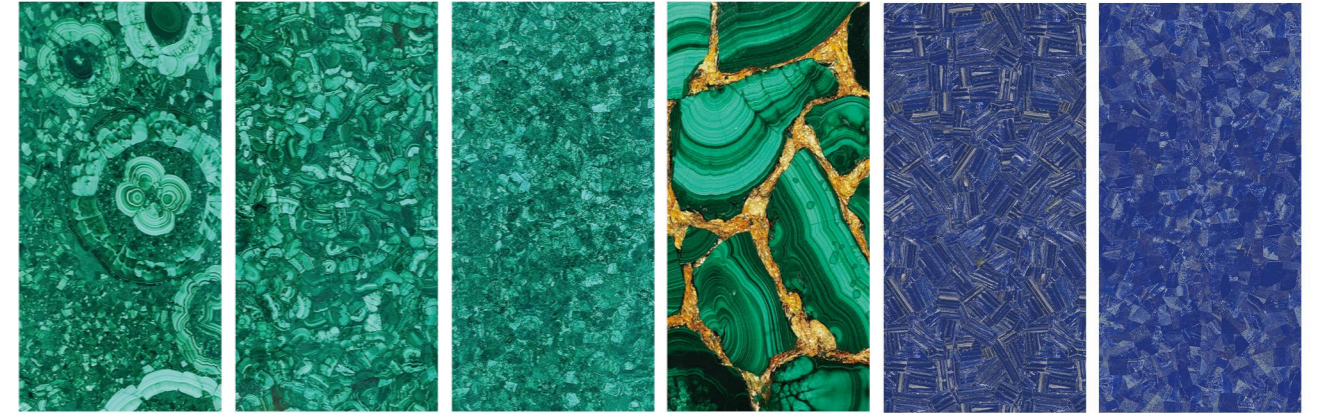

孔雀石系列
Malachite Series

孔雀石（拼花） Malachite
孔雀石（条料） Malachite
孔雀石（花料） Malachite
孔雀石（金箔款） Malachite With Gold Foil
青金石 Lapis Lazuli
青金石（密拼） Lapis Lazuli