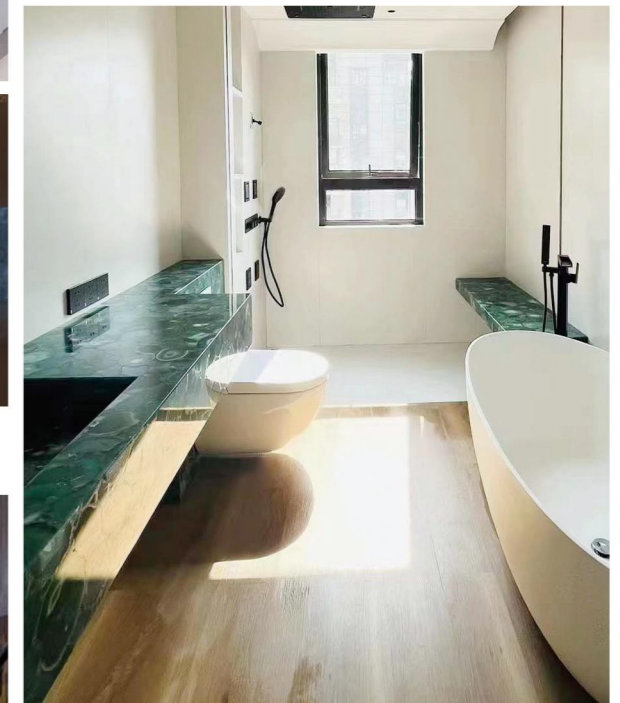

绿玛瑙/Green Agate