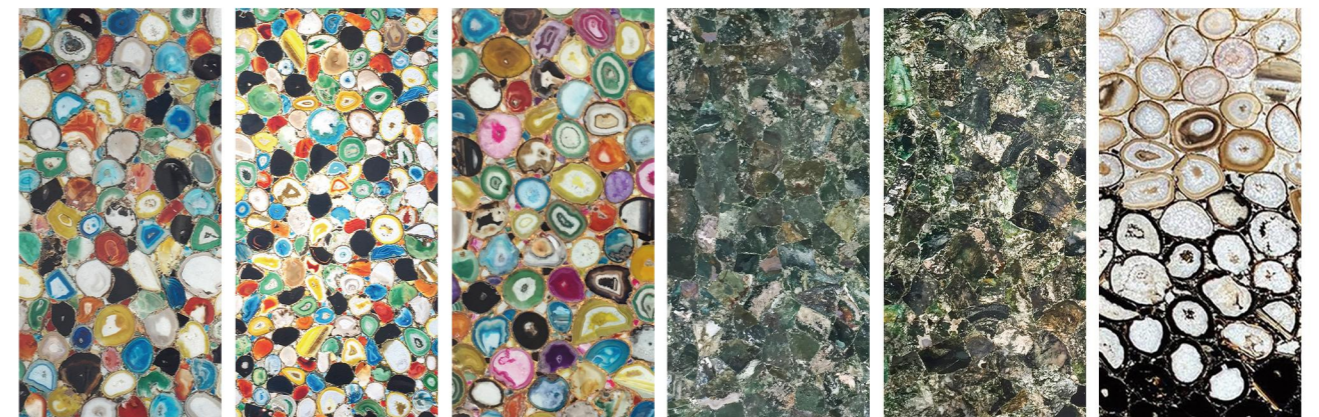

实心蓝玛瑙 Solid Blue Agate
蓝玛瑙 Blue Agate
蓝玛瑙透光 Backlit Blue Agate
蓝玛瑙金箔款 Blue Agate With Gold Foil
蓝玛瑙金箔款透光 Backlit Blue Agate With Gold Foil
蓝玛瑙金粉款 Blue Agate With Gold Dust

粉红玛瑙 Pink Agate
粉红玛瑙透光 Backlit Pink Agate
红玛瑙 Red Agate
红玛瑙透光 Backlit Red Agate
绿玛瑙 Green Agate
绿玛瑙透光 Backlit Green Agate

玛瑙石系列
Agate Stone Series

紫玛瑙 Purple Agate
紫玛瑙透光 Backlit Purple Agate
黄玛瑙 Yellow Agate
黄玛瑙透光 Backlit Yellow Agate
蛛丝黄玛瑙 Spider Silk Yellow Agate
蛛丝黄玛瑙透光 Backlit Spider Silk Yellow Agate

实心灰玛瑙 Solid Grey Agate
实心灰玛瑙透光 Backlit Solid Grey Agate
灰玛瑙 Grey Agate
灰玛瑙透光 Backlit Grey Agate
灰玛瑙金箔款 Grey Agate With Gold Foil
灰白玛瑙 Grey & White Agate