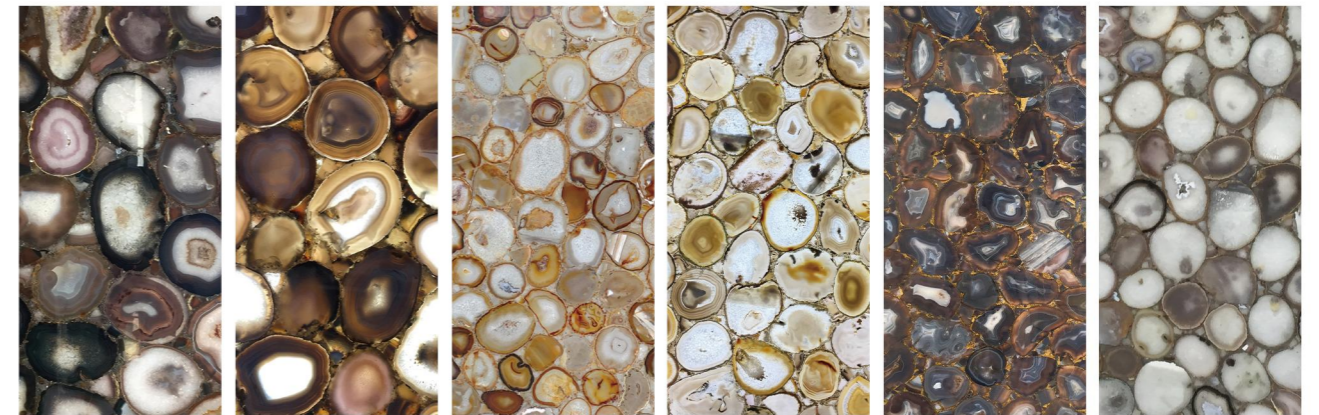

烟水晶银箔款
Smoky Quartz
With Silver Foil

鸡血水晶
Fire Quartz

鸡血水晶透光
Backlit
Fire Quartz

玛瑙石系列
Agate Stone Series

白玛瑙 White Agate
白玛瑙透光 Backlit White Agate
白玛瑙金箔款 White Agate With Gold Foil
黑玛瑙 Black Agate
黑玛瑙透光 Backlit Black Agate
黑玛瑙金箔款 Black Agate With Gold Foil

实心蓝玛瑙 Solid Blue Agate
蓝玛瑙 Blue Agate
蓝玛瑙透光 Backlit Blue Agate
蓝玛瑙金箔款 Blue Agate With Gold Foil
蓝玛瑙金箔款透光 Backlit Blue Agate With Gold Foil
蓝玛瑙金粉款 Blue Agate With Gold Dust

粉红玛瑙 Pink Agate
粉红玛瑙透光 Backlit Pink Agate
红玛瑙 Red Agate
红玛瑙透光 Backlit Red Agate
绿玛瑙 Green Agate
绿玛瑙透光 Backlit Green Agate

玛瑙石系列
Agate Stone Series

紫玛瑙 Purple Agate
紫玛瑙透光 Backlit Purple Agate
黄玛瑙 Yellow Agate
黄玛瑙透光 Backlit Yellow Agate
蛛丝黄玛瑙 Spider Silk Yellow Agate
蛛丝黄玛瑙透光 Backlit Spider Silk Yellow Agate

实心灰玛瑙 Solid Grey Agate
实心灰玛瑙透光 Backlit Solid Grey Agate
灰玛瑙 Grey Agate
灰玛瑙透光 Backlit Grey Agate
灰玛瑙金箔款 Grey Agate With Gold Foil
灰白玛瑙 Grey & White Agate