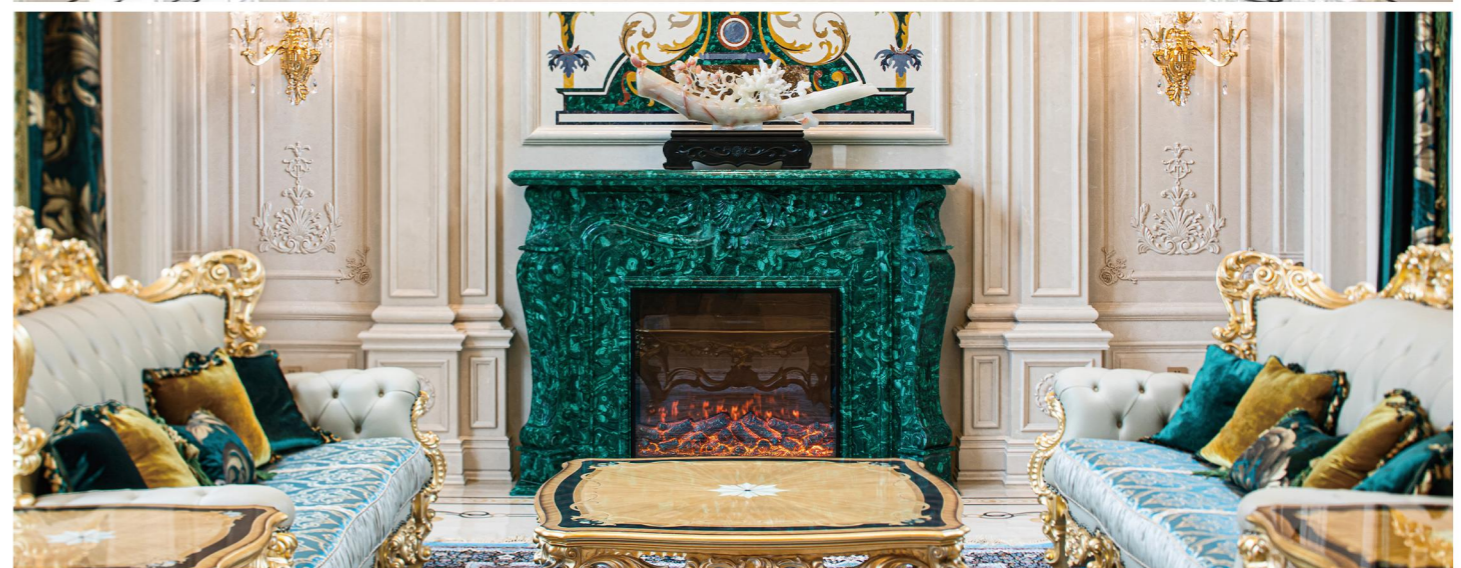

孔雀石壁炉/Malachite Fireplace