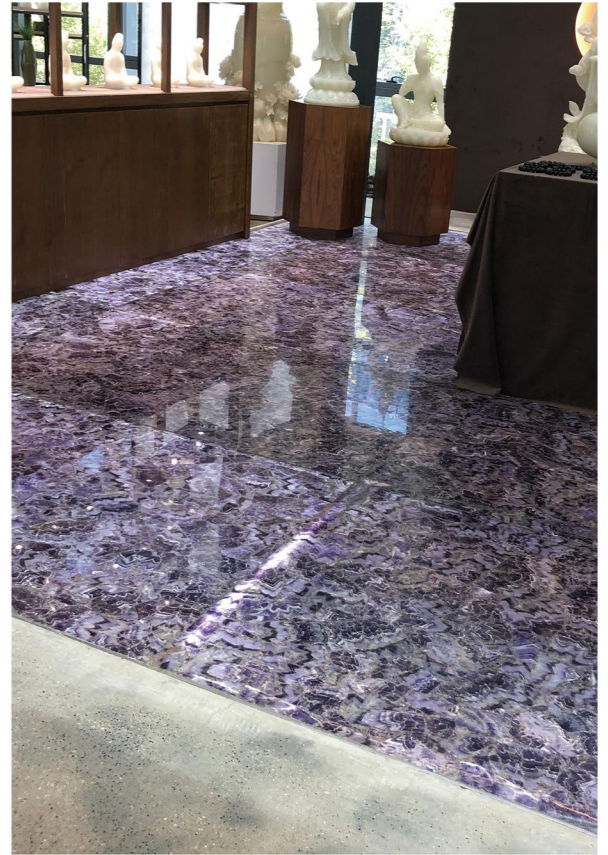

透光防溅墙/Backlit BackSplash

透光白水晶/Backlit White Crystal

透光白玛瑙/Backlit White Agate

地板系列

Floor Series

蓝玛瑙/Blue Agate

粉玛瑙/Pink Agate

黑玛瑙/Black Agate