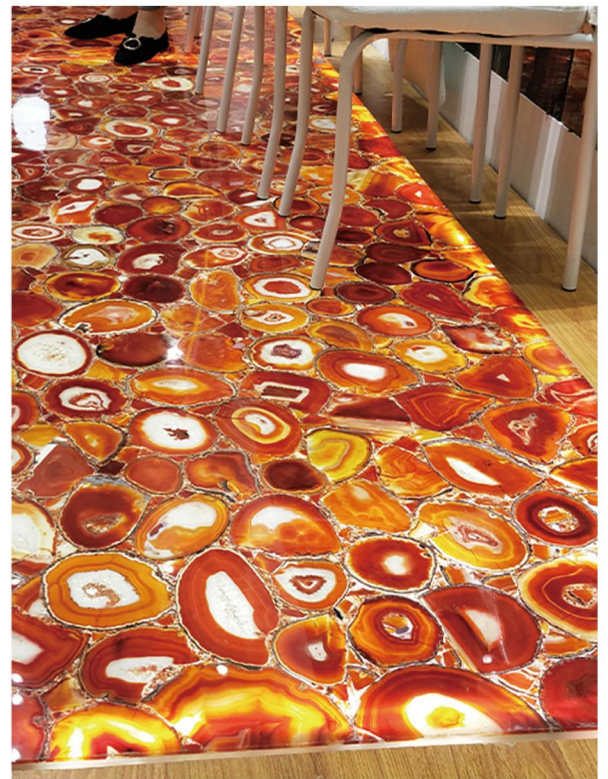

红玛瑙/Red Agate