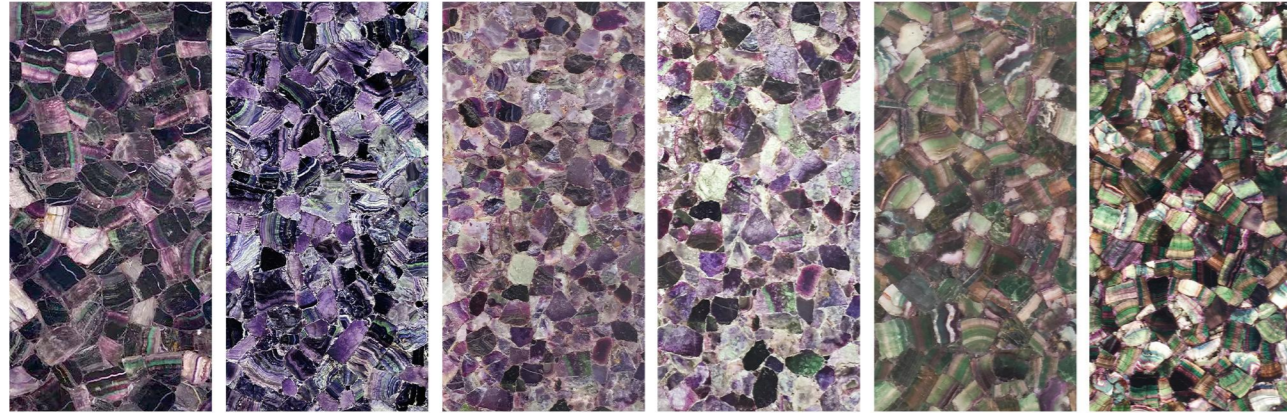

萤石系列
Fluorite Series

紫萤石（有纹正切） Purple Fluorite
紫萤石透光 Backlit Purple Fluorite
紫萤石（无纹反切） Purple Fluorite
紫萤石透光 Backlit Purple Fluorite
紫绿萤石 Purple & Green Fluorite
紫绿萤石透光 Backlit Purple & Green Fluorite