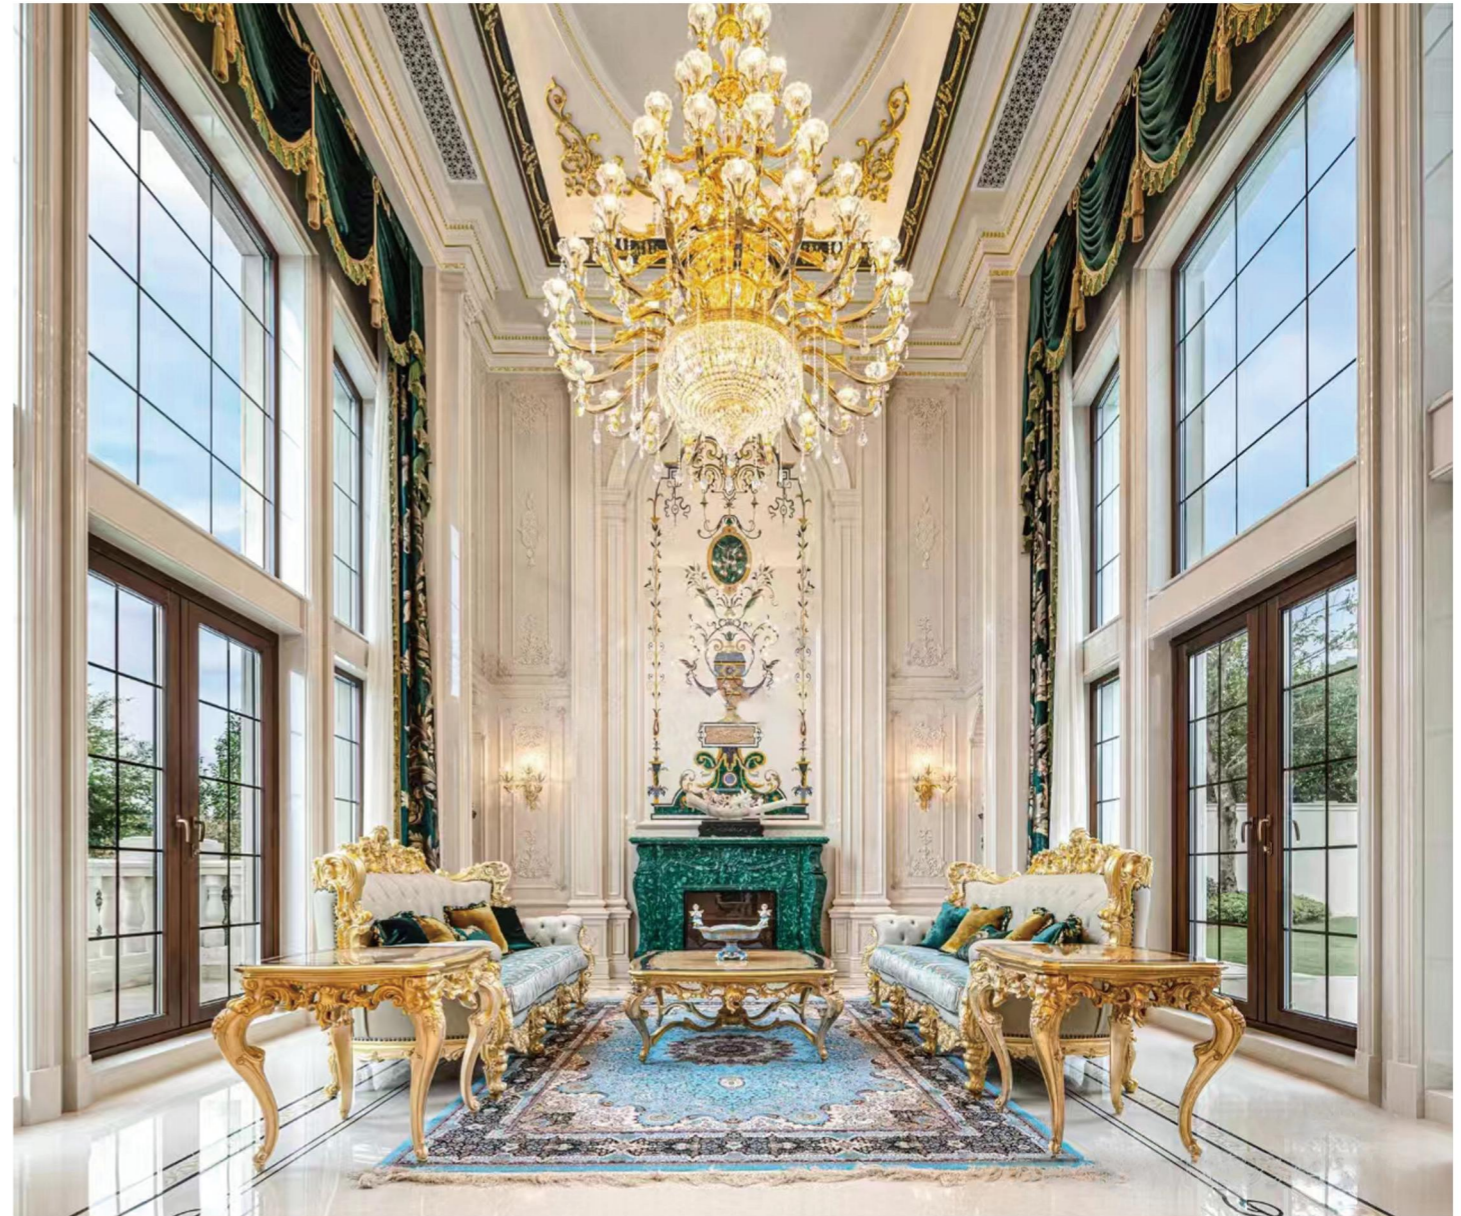

孔雀石壁炉/Malachite Fireplace