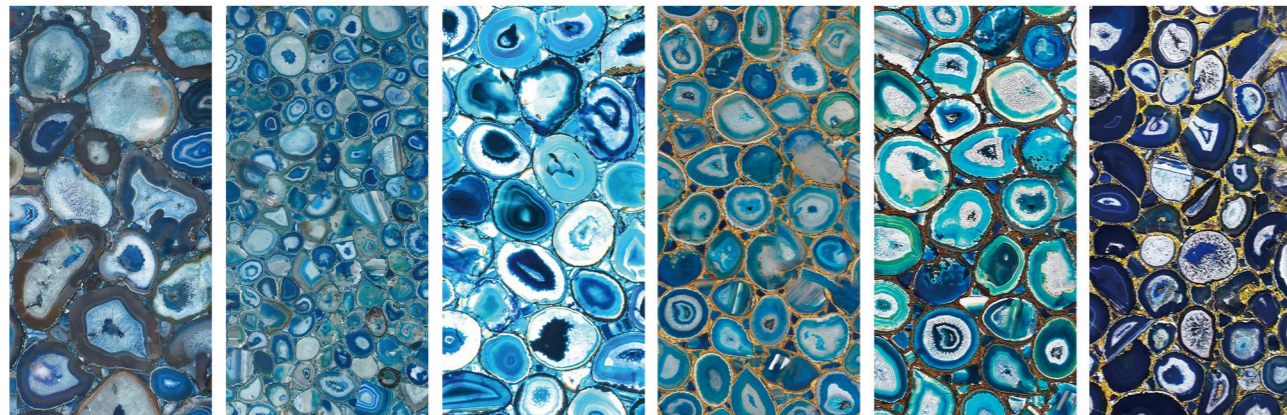

烟水晶银箔款
Smoky Quartz
With Silver Foil

鸡血水晶
Fire Quartz

鸡血水晶透光
Backlit
Fire Quartz

玛瑙石系列
Agate Stone Series

白玛瑙 White Agate
白玛瑙透光 Backlit White Agate
白玛瑙金箔款 White Agate With Gold Foil
黑玛瑙 Black Agate
黑玛瑙透光 Backlit Black Agate
黑玛瑙金箔款 Black Agate With Gold Foil

实心蓝玛瑙 Solid Blue Agate
蓝玛瑙 Blue Agate
蓝玛瑙透光 Backlit Blue Agate
蓝玛瑙金箔款 Blue Agate With Gold Foil
蓝玛瑙金箔款透光 Backlit Blue Agate With Gold Foil
蓝玛瑙金粉款 Blue Agate With Gold Dust

粉红玛瑙 Pink Agate
粉红玛瑙透光 Backlit Pink Agate
红玛瑙 Red Agate
红玛瑙透光 Backlit Red Agate
绿玛瑙 Green Agate
绿玛瑙透光 Backlit Green Agate