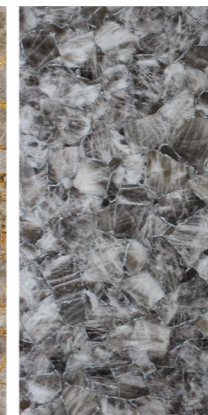

紫水晶透光
Backlit
Amethyst

黄水晶
Yellow Crystal

黄水晶透光
Backlit
Yellow Crystal

粉红水晶
Rose Quartz

粉红水晶透光
Backlit
Rose Quartz

烟水晶
Smoky Quartz

烟水晶透光
Backlit
Smoky Quartz

烟水晶金箔款
Smoky Quartz
With Gold Foil

烟水晶银箔款
Smoky Quartz
With Silver Foil

鸡血水晶
Fire Quartz

鸡血水晶透光
Backlit
Fire Quartz

玛瑙石系列
Agate Stone Series

白玛瑙 White Agate
白玛瑙透光 Backlit White Agate
白玛瑙金箔款 White Agate With Gold Foil
黑玛瑙 Black Agate
黑玛瑙透光 Backlit Black Agate
黑玛瑙金箔款 Black Agate With Gold Foil