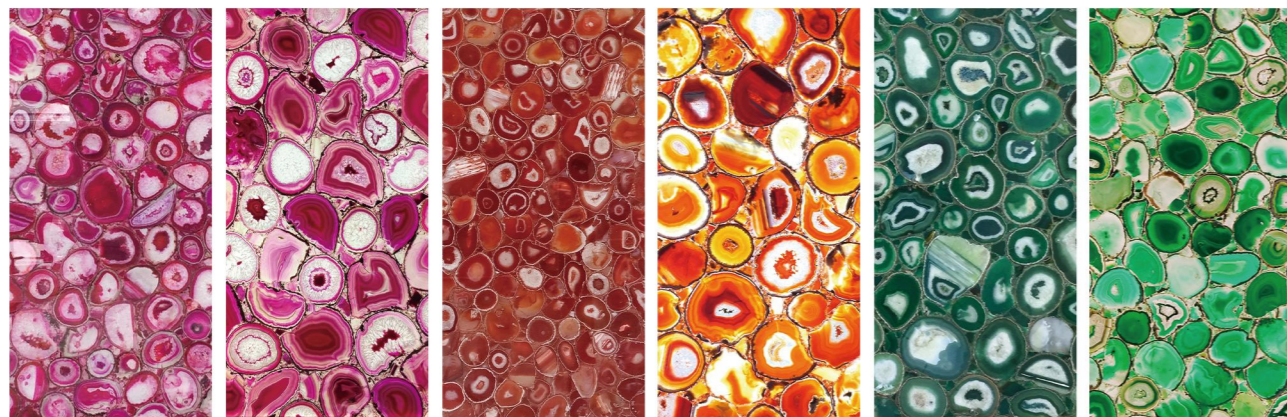

烟水晶银箔款
Smoky Quartz
With Silver Foil

鸡血水晶
Fire Quartz

鸡血水晶透光
Backlit
Fire Quartz

玛瑙石系列
Agate Stone Series

白玛瑙 White Agate
白玛瑙透光 Backlit White Agate
白玛瑙金箔款 White Agate With Gold Foil
黑玛瑙 Black Agate
黑玛瑙透光 Backlit Black Agate
黑玛瑙金箔款 Black Agate With Gold Foil

实心蓝玛瑙 Solid Blue Agate
蓝玛瑙 Blue Agate
蓝玛瑙透光 Backlit Blue Agate
蓝玛瑙金箔款 Blue Agate With Gold Foil
蓝玛瑙金箔款透光 Backlit Blue Agate With Gold Foil
蓝玛瑙金粉款 Blue Agate With Gold Dust

粉红玛瑙 Pink Agate
粉红玛瑙透光 Backlit Pink Agate
红玛瑙 Red Agate
红玛瑙透光 Backlit Red Agate
绿玛瑙 Green Agate
绿玛瑙透光 Backlit Green Agate