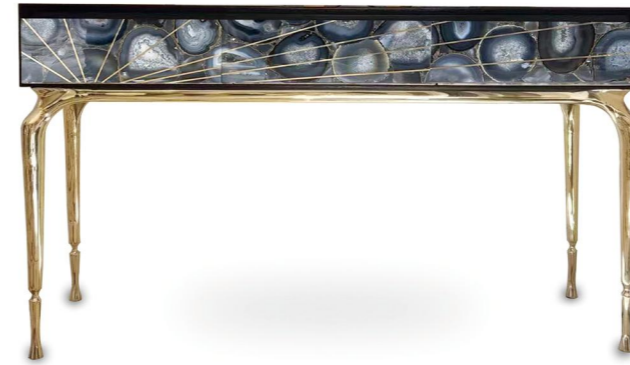

家具系列

Furniture Series

玛瑙玄关柜/适用于玄关

Agate Console Cabinet
Suitable For Entrance

绿萤石餐桌/适用于餐厅

Green Fluorite Dining Table
Suitable For Dining Room