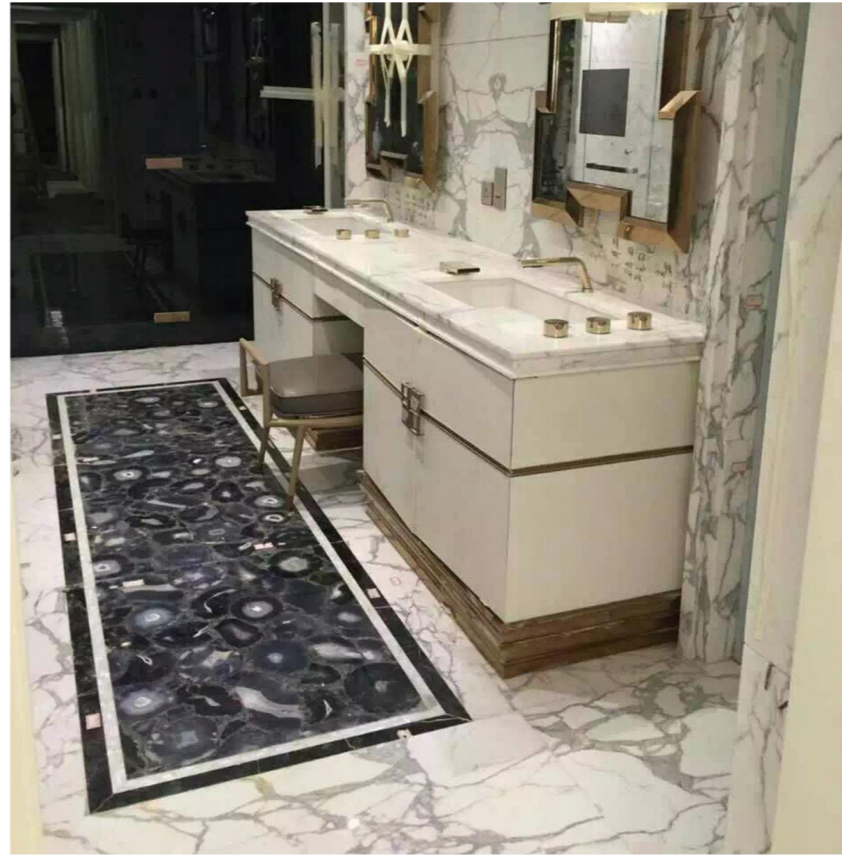

透光防溅墙/Backlit BackSplash

透光白水晶/Backlit White Crystal

透光白玛瑙/Backlit White Agate

地板系列

Floor Series

蓝玛瑙/Blue Agate

粉玛瑙/Pink Agate

黑玛瑙/Black Agate