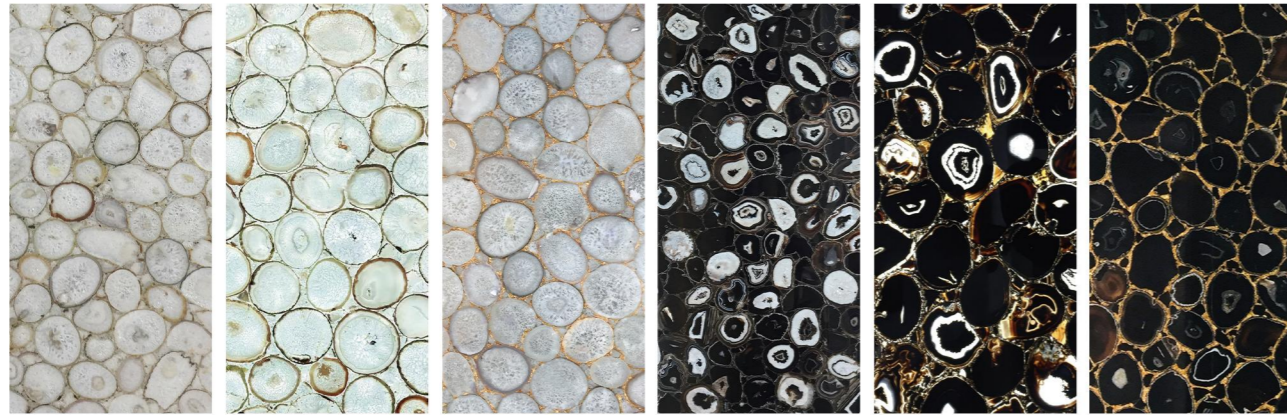

紫水晶透光
Backlit
Amethyst

黄水晶
Yellow Crystal

黄水晶透光
Backlit
Yellow Crystal

粉红水晶
Rose Quartz

粉红水晶透光
Backlit
Rose Quartz

烟水晶
Smoky Quartz

烟水晶透光
Backlit
Smoky Quartz

烟水晶金箔款
Smoky Quartz
With Gold Foil

烟水晶银箔款
Smoky Quartz
With Silver Foil

鸡血水晶
Fire Quartz

鸡血水晶透光
Backlit
Fire Quartz

玛瑙石系列
Agate Stone Series

白玛瑙 White Agate
白玛瑙透光 Backlit White Agate
白玛瑙金箔款 White Agate With Gold Foil
黑玛瑙 Black Agate
黑玛瑙透光 Backlit Black Agate
黑玛瑙金箔款 Black Agate With Gold Foil

实心蓝玛瑙 Solid Blue Agate
蓝玛瑙 Blue Agate
蓝玛瑙透光 Backlit Blue Agate
蓝玛瑙金箔款 Blue Agate With Gold Foil
蓝玛瑙金箔款透光 Backlit Blue Agate With Gold Foil
蓝玛瑙金粉款 Blue Agate With Gold Dust

粉红玛瑙 Pink Agate
粉红玛瑙透光 Backlit Pink Agate
红玛瑙 Red Agate
红玛瑙透光 Backlit Red Agate
绿玛瑙 Green Agate
绿玛瑙透光 Backlit Green Agate