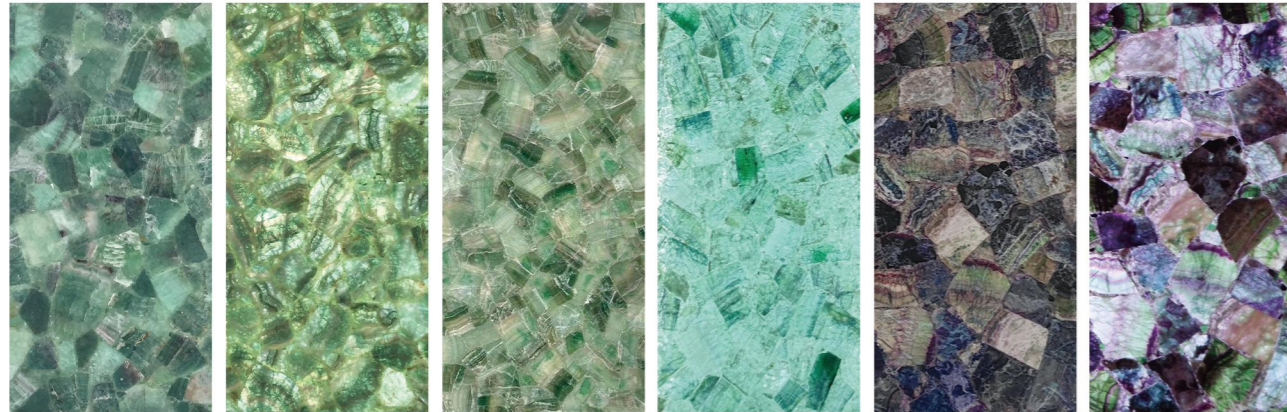

实心绿萤石 Solid Green Fluorite
实心绿萤石透光 Backlit Solid Green Fluorite
绿萤石 Green Fluorite
绿萤石透光 Backlit Green Fluorite
彩萤石 Colored Fluorite
彩萤石透光 Backlit Colored Fluorite